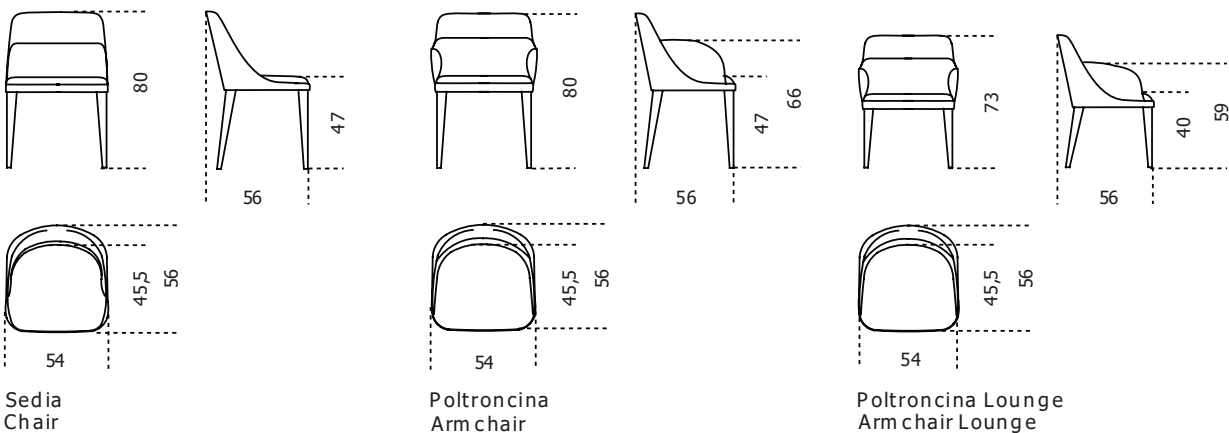

Gallotti&Radice

Jackie

2014

Upholstered chair with inside structure in wood and by-products. Padded with non-deformable polyurethane foam in different density and polyester fibre. Available version with armrests. Completely covered by fabric or leather as per samples. On request version with black open pore lacquered ash legs. Also available "lounge" version (only for armchair) with seat's height cm 40. Not removable cover. Additional stitching is required for elements with leather upholstery compared to elements with fabric upholstery.

Cm (L x W x H)	Inches (L x W x H)
54 x 56 x 80	21½ x 22¼ x 31½
Lounge	Lounge
54 x 56 x 73	21½ x 22¼ x 28¾

Finishings

Wood

Black stained
open pore ash

Leather Cat.L1

Fard anthracite
2379

Fard loden green
2357